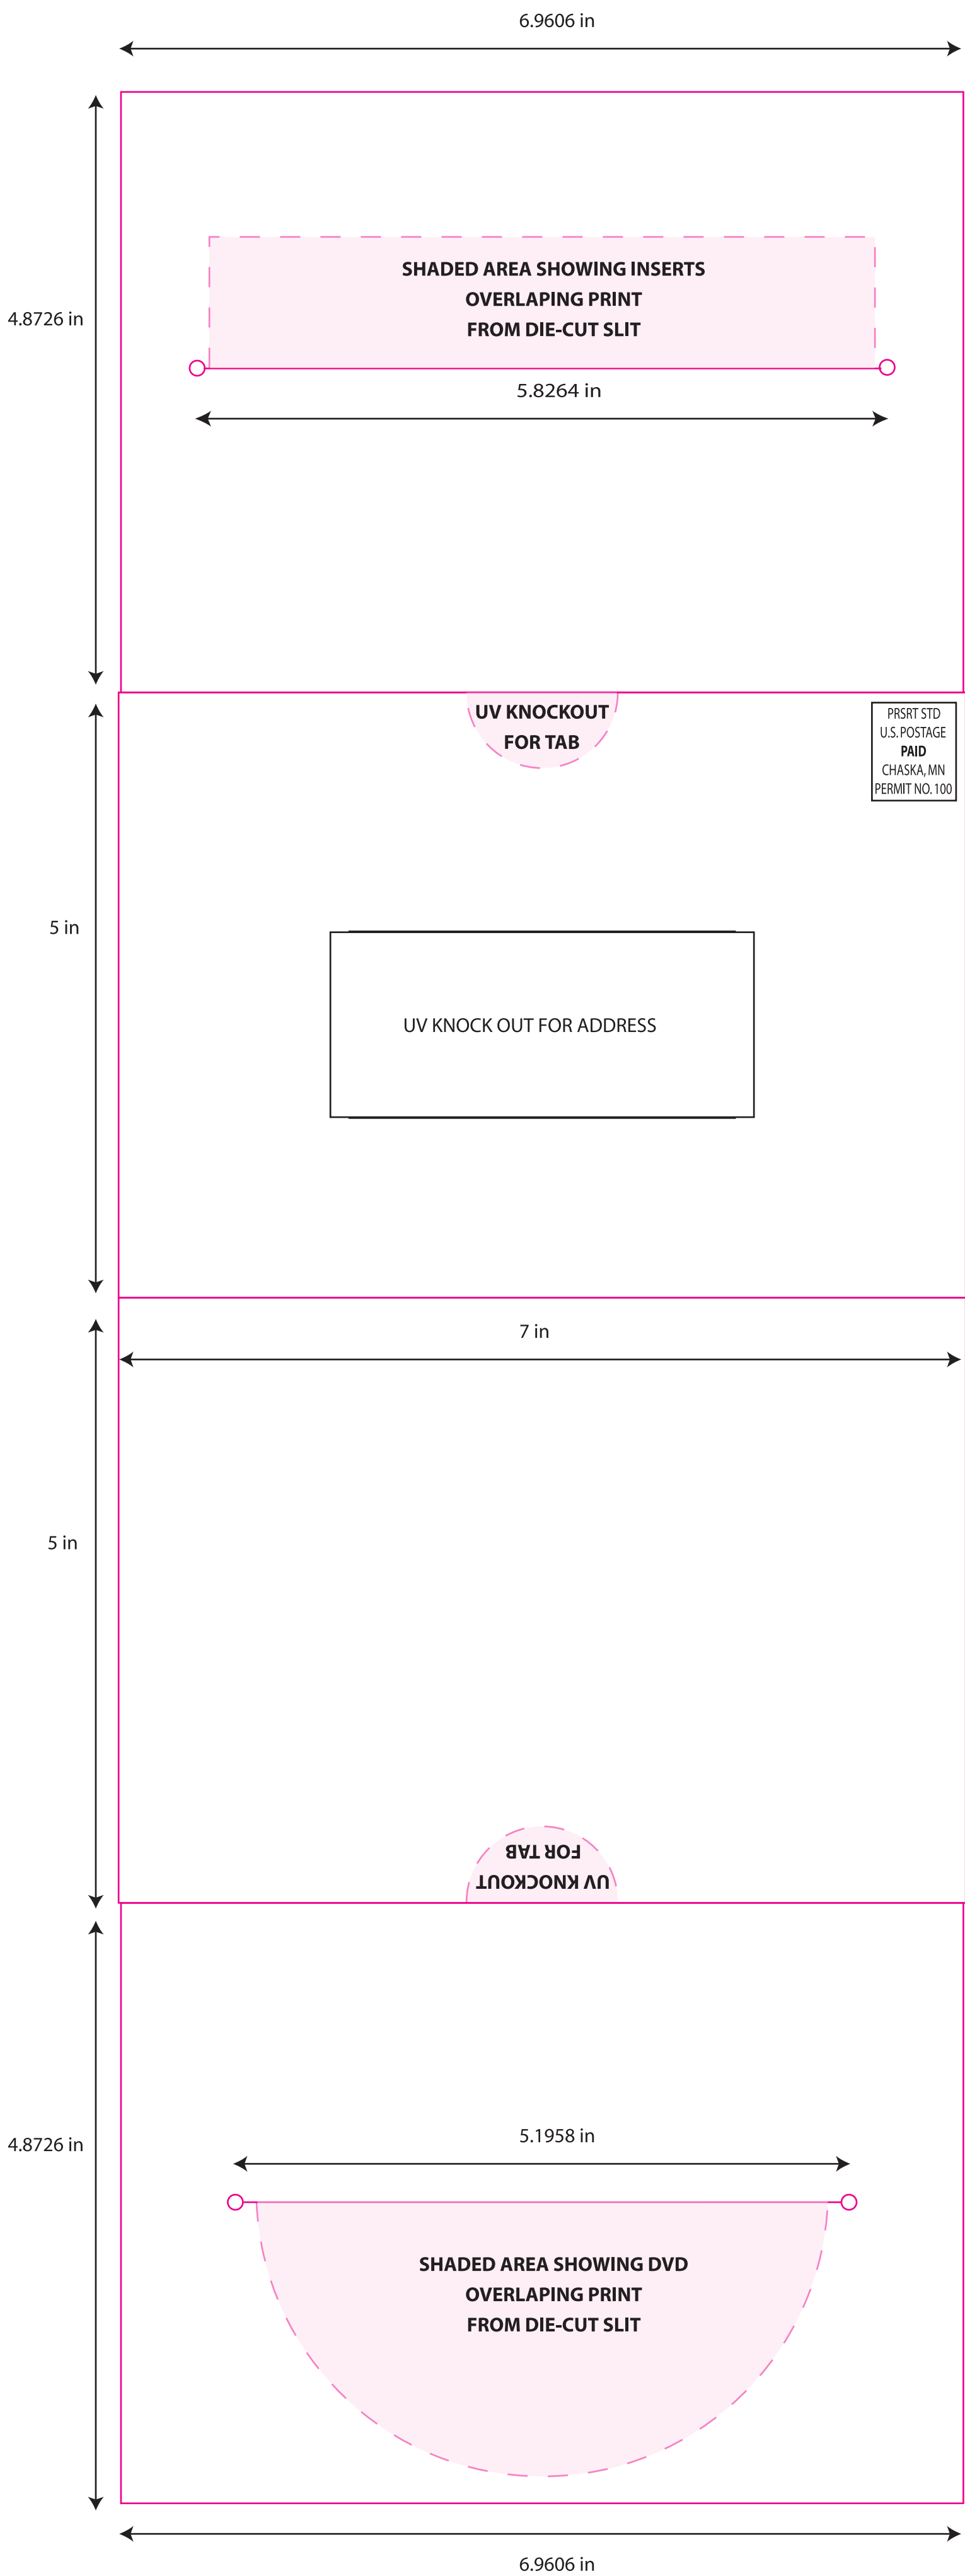

Allow .25in bleed when using template

(Please outline all text)
include all images
build files with full bleed

Inside Right Panel

Back Cover

Front Cover

Inside Left Panel